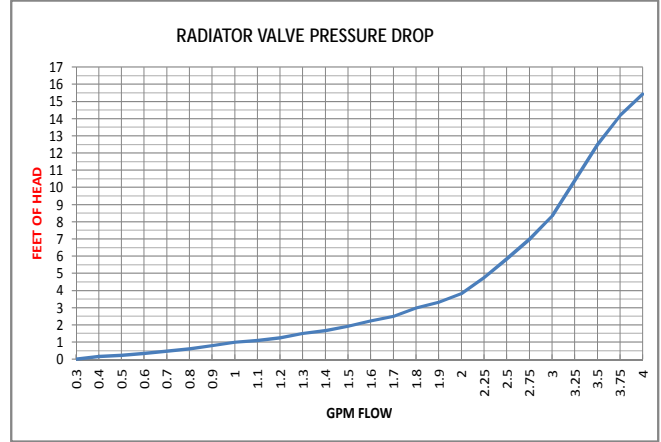

"H" VALVE RADIATOR VALVE PRESSURE DROP

The following chart will be used to determine the pressure drop through all four types of Decoro Design radiator valves.