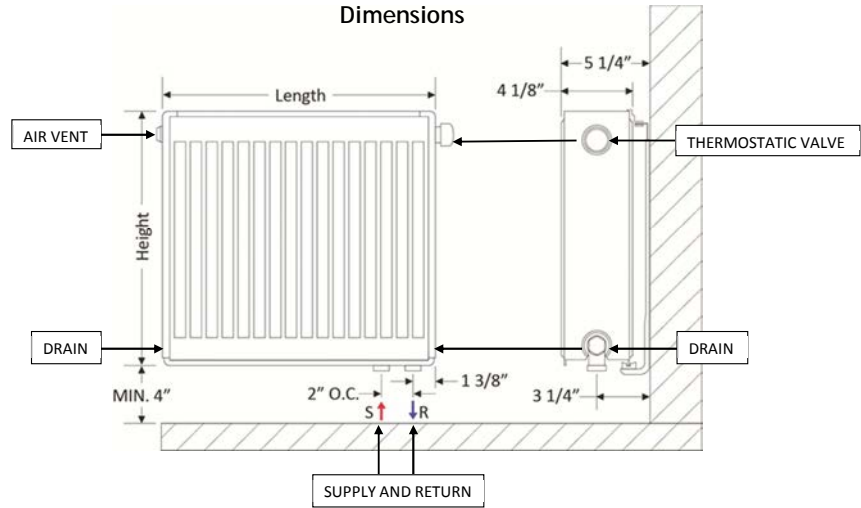

Effective: New October 15, 2015

Submittal Data Information

DECORO DESIGN PANEL RADIATORS

Job: _____ Engineer: _____ Contractor: _____ Rep: _____

ITEM NO.	MODEL NO.

SPECIFICATIONS

Decoro Design steel panel radiators are double panel and available in five different heights: 12", 16", 20", 24" and 36". Each size includes multiple lengths and heat outputs.

Radiators have a light eggshell white epoxy powder coated finish.

Each radiator has six (6) 1/2" BSP threaded connections:

- integral thermostatic valve/adj. flow setter
- manual air vent
- two (2) with drain plugs
- bottom supply and return connection

Each radiator has two (2) 3/4" male EK x 1/2" male BSP O-ring adapters

Snap-grip mounting brackets included

10 Year warranty from date of installation

FLOW RATE

Delta T (F)	Divisor
10	5,000
15	7,500
20	10,000
24	12,000
25	12,500
30	15,000
35	17,500

* Standard Rating Application

Height: 12", 16", 20", 24", 36"

Length: 16" to 72" (see specification chart for available sizes)

Depth: 4"

Depth including mounting bracket: 5 1/4"

Bottom supply and return: 2" on center