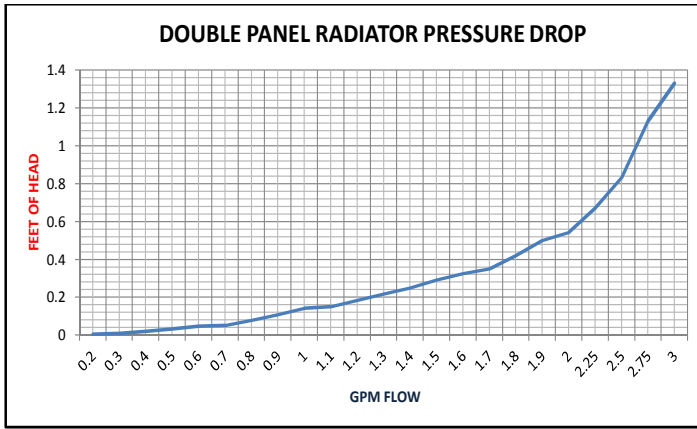

RADIATOR PRESSURE DROP

The following chart will be used to determine the pressure drop for each Decoro Design Double Panel Radiator.